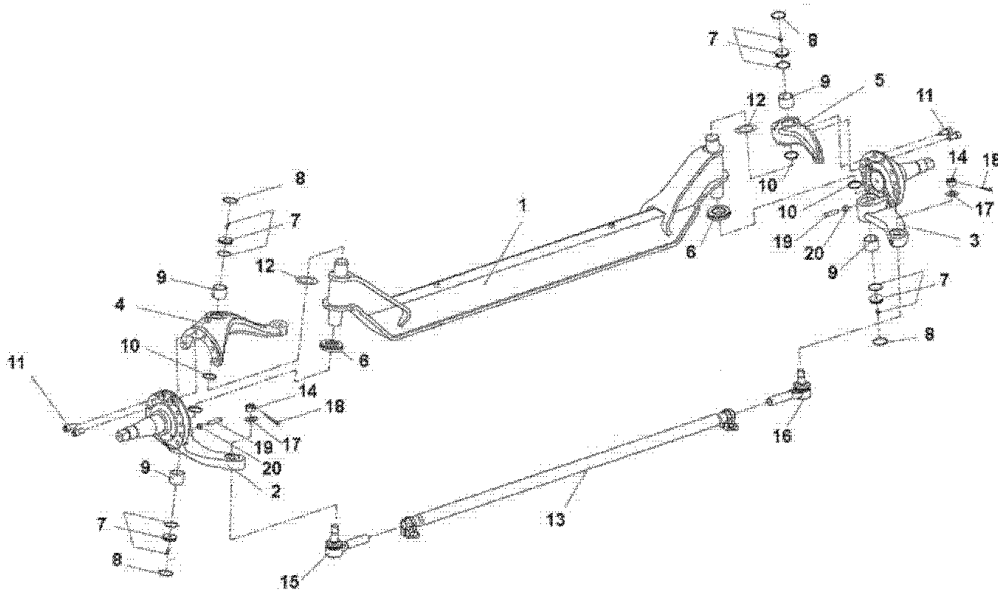

Chassis

010 Axle, Front
HENDRICKSON

1

Models: BBCV
HENDRICKSON

Key	PartNumber	Qty	Description	Comment
-----	------------	-----	-------------	---------

0067081

Models: **BBCV
HENDRICKSON**

Key	PartNumber	Qty	Description	Comment
1	0063122		AXLE ASSY,BASE,HENDRICKSON	ENDING WITH CSN 20163884
1	0079132		AXLE ASSY,BASE,HENDRICKSON,64905004"	BEGIN WITH CSN 20163885
2	0063145	1	STEERING KNUCKLE,LH,AIR,189-217 WB,HEND	
2	0063141	1	STEERING KNUCKLE,LH,AIR,236-273 WB,HEND	
2	0063147	1	STEERING KNUCKLE,LH,HYD,189-217 WB,HEND	
2	0063143	1	STEERING KNUCKLE,LH,HYD,236-273 WB,HEND	
3	0063146	1	STEERING KNUCKLE,RH,AIR,189-217 WB,HEND	
3	0063142	1	STEERING KNUCKLE,RH,AIR,236-273 WB,HEND	
3	0063148	1	STEERING KNUCKLE,RH,HYD,189-217 WB,HEND	
3	0063144	1	STEERING KNUCKLE,RH,HYD,236-273 WB,HEND	
NI	0063313	1	KIT,REPAIR,KINGPIN,LH & RH,HEND	
NI	0063311	1	KIT,LH,KINGPIN REPAIR,HEND"	INCLUDES ITEMS 6-12
NI	0063312	1	KIT,RH,KINGPIN REPAIR,HEND"	INCLUDES ITEMS 6-12
4	0063123	1	STEERING ARM,LH,HENDRICKSON	
5	0063415	1	STEERING KNUCKLE,RH,UPPER CONNECTION,	
6			KIT, THRUST BEARING	
7			KIT, GREASE CAP ASSY	
8			KIT, RETAINING RING	
9			KIT, DX BUSHING	
10			KIT, KING PIN SEAL	
11			KIT, 5/8" SOCKET HEAD CAP SCREW	
12			KIT, KING PIN SHIM	
13	0063409	1	TIE ROD ASSY,AXLE,STEER,189-217 WB,HEND	
13	0063680	1	TIE ROD ASSY,AXLE,STEER,236-273 WB,HEND	
14			KIT, 3/4" CASTLE NUT	
15	0063810		TIE ROD END ASSY,LH,HEND,SHORT,SMOOTH	INCLUDES ITEMS 14-18
15	0107621	1	TIE ROD END ASSY,LH,LONG,W/RAISED	INCLUDES ITEMS 14-18
16	0063811		TIE ROD END ASSY,RH,HEND,SHORT,SMOOTH	INCLUDES ITEMS 14-18
16	0107622	1	TIE ROD END ASSY,RH,LONG,W/RAISED	INCLUDES ITEMS 14-18
17			KIT, 7/8" FLAT WASHER	
18			KIT, COTTER PIN	
19	0063400	1	CAPSCREW,HEX HD,STOP BOLT,12-13,HEND	
20	0063361	1	NUT,HEX HD,JAM,1/2-13UNC	

CONTAINS 19 & 20

Models: **BBCV**
HENDRICKSON

Key	PartNumber	Qty	Description	Comment
NI	0110694	1	KIT,STOP,BOLT,FRONT AXLE HENDRICSON	