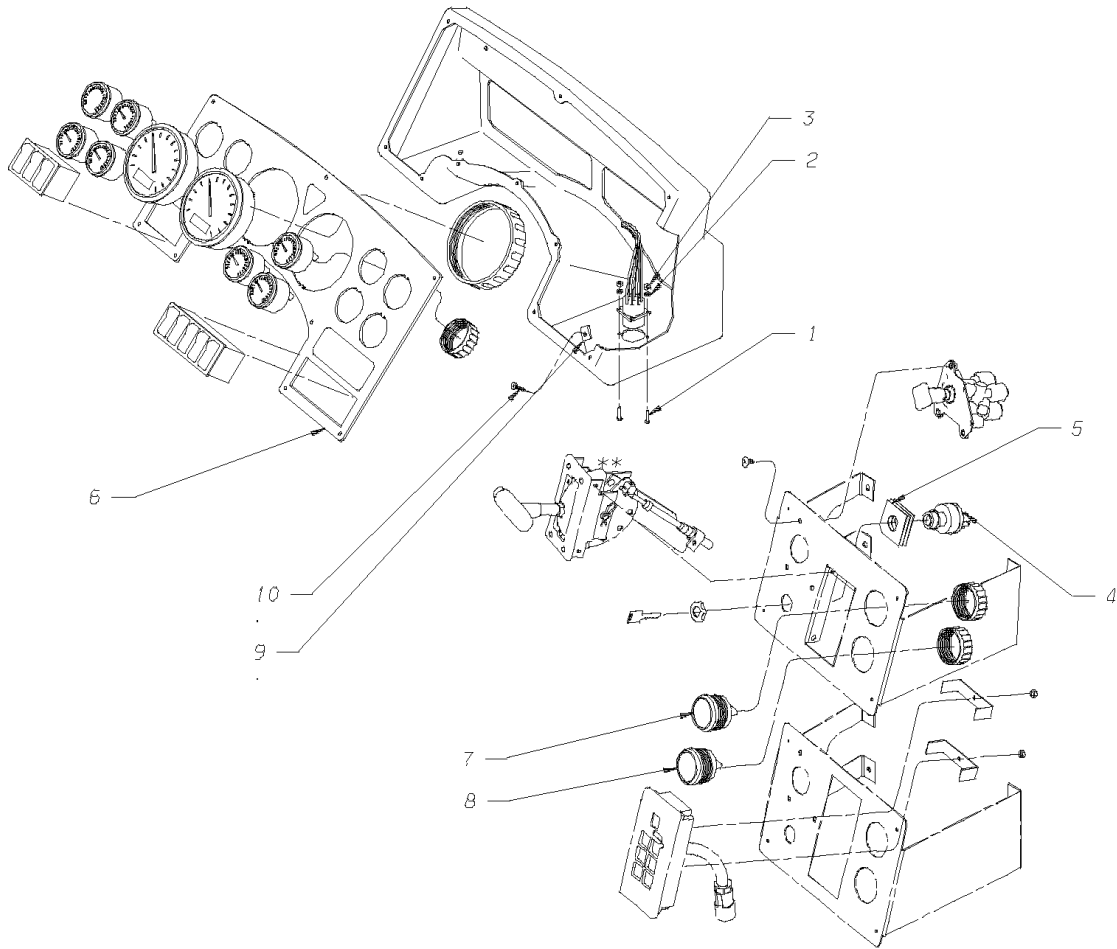

Models: **BBCV
PANEL
INSTALLATION**

Key	PartNumber	Qty	Description	Comment