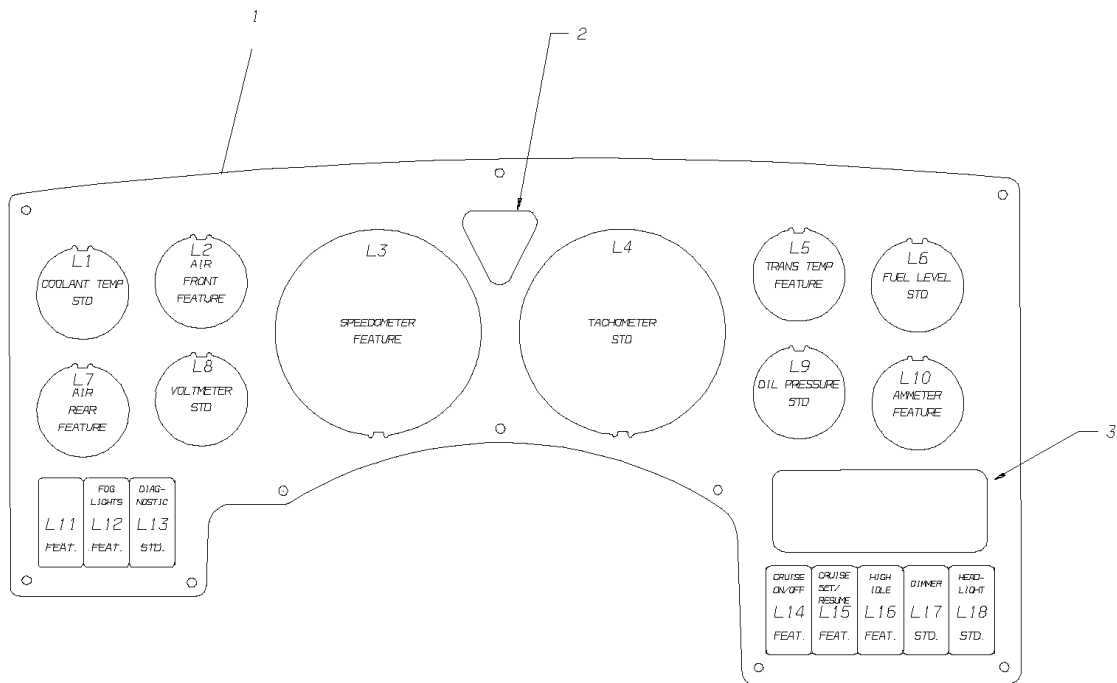

Chassis

110 Instruments

PANEL

COMPONENTS

_____ 1
INSTALLATION

_____ 2

Models: **BBCV
PANEL
COMPONENTS**

Key	PartNumber	Qty	Description	Comment
-----	------------	-----	-------------	---------

Models: **BBCV
PANEL
COMPONENTS**

Key	PartNumber	Qty	Description	Comment
	0060622		PANEL ASSY,INSTRUMENT,PURCHASED,BBCV	CONSISTS OF THE FOLLOWING
	0057539		PANEL,INSTRUMENT,PURCHASED, BBCV	CONSISTS OF THE FOLLOWING
2	0062484		BAR,LIGHT,TELLTALE,3 POSITION,BBCV	
2	0062487		DECAL,LIGHT,TELLTALE,3 POSITION,BBCV	
2	0062491		BAR,LIGHT,TELLTALE,3 POS,FOAM DIVIDER,	
3	0062483		BAR,LIGHT,TELLTALE,12 POSITION,BBCV	
3	0062486		DECAL,LIGHT,TELLTALE,12 POS,METRIC,BBCV	
3	0062489		BAR,LIGHT,TELLTALE,12 POS,FOAM DIVIDER	
NI	0062485		MODULE,CONTROL,TELLTALE,BBCV	
L1	0057504		GAUGE,COOLANT TEMP,ACTIA	
L2	0057506		GAUGE,AIR PRESSURE,FRONT,ACTIA	
L3	0072982		GAUGE,SPEEDOMETER,METRIC,ACTIA,SERVICE"	
L3	0072981		GAUGE,SPEEDOMETER,ENGLISH,ACTIA,BBCV,	
L3	0072988		RING,MOUNT,GAUGE 117MM,ACTIA"	
L3	0072989		RING,MOUNT,GAUGE,52MM,ACTIA"	
L4	0057500		GAUGE,TACHOMETER,ACTIA	
L5	0057509		GAUGE,TRANSMISSION TEMP,ACTIA	
L6	0057501		GAUGE,FUEL LEVEL,ACTIA	
L7	0057507		GAUGE,AIR PRESSURE,REAR,ACTIA	
L8	0057505		GAUGE,VOLTMETER,ACTIA	
L9	0057503		GAUGE,OIL PRESSURE,ACTIA	
L1	0057511		GAUGE,AMMETER,ACTIA	
L1	0030812		INDICATOR,STOP/SANDERS,REFILL	
L1	0066717		SWITCH,BASE,NGR,SPST,ON-ON,EXT IND.	
L1	0038289		ROCKER,BUTTON,NGR,LIGHTS,FOG	
L1	0027297		SWITCH,BASE,NGR,SPST,IND,OFF-MOM ON	
L1	0062697		SWITCH,ROCKER,NGR,DIAGNOSTIC	
L1	0027294		SWITCH,BASE,NGR,SPST,ON-ON,EXT IND	
L1	0051043		ROCKER,NGR,CRUISE CONTROL	
L1	0027296		SWITCH,BASE,NGR,SPDT,MOM ON-OFF-MOM	
L1	0061487		SWITCH,ROCKER,NGR,CRUISE,SET/RESUME	
L1	0066718		SWITCH,BASE,NGR,SPST,IND,OFF-MOM ON.	
L1	0061488		SWITCH,ROCKER,NGR,HIGH IDLE OFF-MOM	