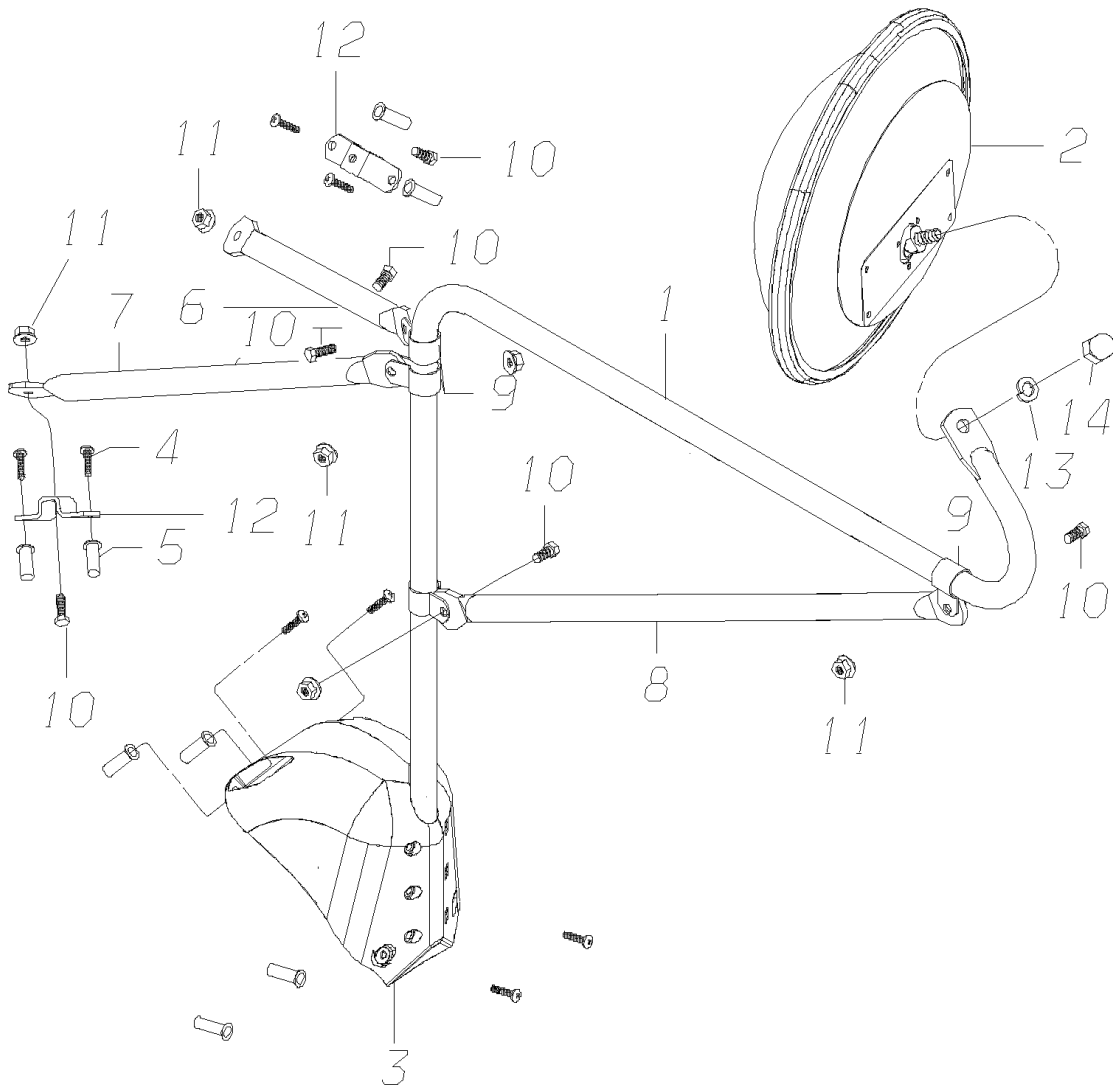

Models: BBCV
EXTERIOR
ROSCO CROSSVIEW, MINI-HAWKEYE
DRIVER & PASSENGER SIDE

With Features: FEATURE 30484-05

Key	PartNumber	Qty	Description	Comment

RH SHOWN
LH OPPOSITE