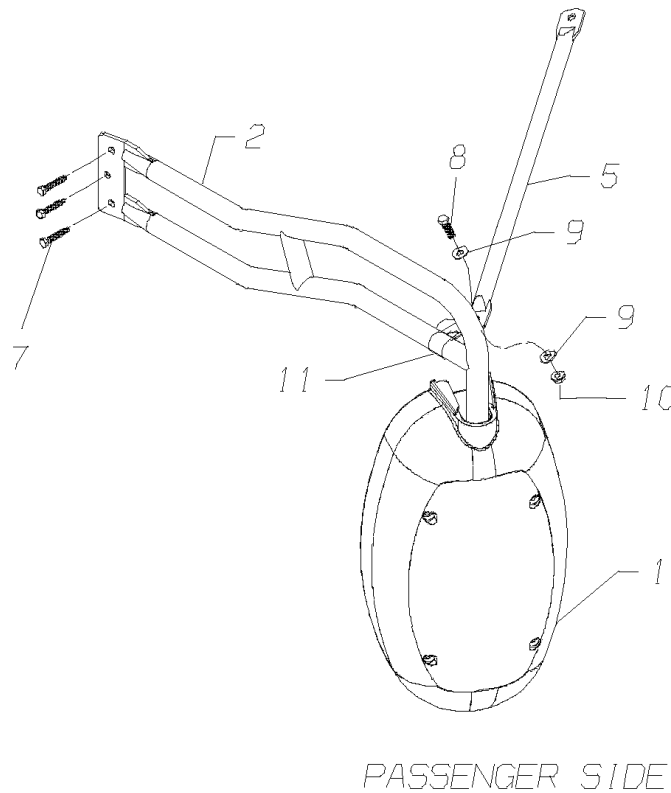

Models: BBCV, BCCV
 EXTERIOR
 ROSCO AVIA, 9 X 17
 DETENT

With Features: FEATURE 30483-08

Key	PartNumber	Qty	Description	Comment
5	0040765		BRACE,TELESCOPIC,BREAKAWAY,W/BRACKETS	
6	0043205		BRACKET,MTG,MIRROR BRACE,PASSENGER	
7	2000198	10	SCREW,5/16-18 X 1,D,HEX HD,YEL ZN DICH	
8		2	BOLT, HEX HEAD, 5/16-18 X 1, STAINLESS	
9		4	WASHER, FLAT, .750 O.D. X .343 I.D.,	
10		2	WASHER, FLAT, .750 O.D. X .343 I.D., NYLON	
11			WASHER, FLAT, 1 O.D. X .437 I.D., YELLOW	
12		2	NUT, HEX HEAD, 5/16-18, NYLON INSERT,	
13			CLAMP, TUBE, 1.00 ID TRIPOD, STAINLESS	
NI	0031728	2	SWITCH,MIRROR,W/HARNESS	

Models: BBCV, BCCV
EXTERIOR
ROSCO AVIA, 9 X 17
NON-DETENT

With Features: FEATURE 30483-06

Key	PartNumber	Qty	Description	Comment
-----	------------	-----	-------------	---------

Models: BBCV, BCCV
EXTERIOR
ROSCO AVIA, 9 X 17
NON-DETENT
With Features: **FEATURE 30483-06**

Models: BBCV, BCCV
 EXTERIOR
 ROSCO AVIA, 9 X 17
 NON-DETENT

With Features: FEATURE 30483-06

Key	PartNumber	Qty	Description	Comment
8			BOLT, HEX HEAD, 5/16-18 X 1, STAINLESS	
9		2	WASHER, FLAT, .750 O.D. X .343 I.D.,	
10			NUT, HEX HEAD, 5/16-18, NYLON INSERT,	
11	1386663		CLAMP,1.00 OD,WIDE ANGLE MIRROR & RIGHT	