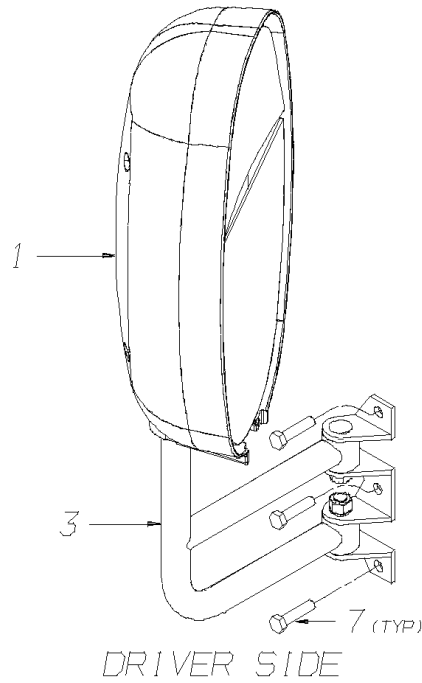

Models: BBCV, BCCV
 EXTERIOR
 ROSCO AVIA, 9 X 17
 DETENT

With Features: FEATURE 30483-08

Key	PartNumber	Qty	Description	Comment
5	0040765		BRACE,TELESCOPIC,BREAKAWAY,W/BRACKETS	
6	0043205		BRACKET,MTG,MIRROR BRACE,PASSENGER	
7	2000198	10	SCREW,5/16-18 X 1,D,HEX HD,YEL ZN DICH	
8		2	BOLT, HEX HEAD, 5/16-18 X 1, STAINLESS	
9		4	WASHER, FLAT, .750 O.D. X .343 I.D.,	
10		2	WASHER, FLAT, .750 O.D. X .343 I.D., NYLON	
11			WASHER, FLAT, 1 O.D. X .437 I.D., YELLOW	
12		2	NUT, HEX HEAD, 5/16-18, NYLON INSERT,	
13			CLAMP, TUBE, 1.00 ID TRIPOD, STAINLESS	
NI	0031728	2	SWITCH,MIRROR,W/HARNESS	

Models: BBCV, BCCV
EXTERIOR
ROSCO AVIA, 9 X 17
NON-DETENT

With Features: FEATURE 30483-06

Key	PartNumber	Qty	Description	Comment
-----	------------	-----	-------------	---------

Models: BBCV, BCCV
EXTERIOR
ROSCO AVIA, 9 X 17
NON-DETENT
With Features: **FEATURE 30483-06**

Models: BBCV, BCCV
 EXTERIOR
 ROSCO AVIA, 9 X 17
 NON-DETENT

With Features: FEATURE 30483-06

Key	PartNumber	Qty	Description	Comment
8			BOLT, HEX HEAD, 5/16-18 X 1, STAINLESS	
9		2	WASHER, FLAT, .750 O.D. X .343 I.D.,	
10			NUT, HEX HEAD, 5/16-18, NYLON INSERT,	
11	1386663		CLAMP,1.00 OD,WIDE ANGLE MIRROR & RIGHT	