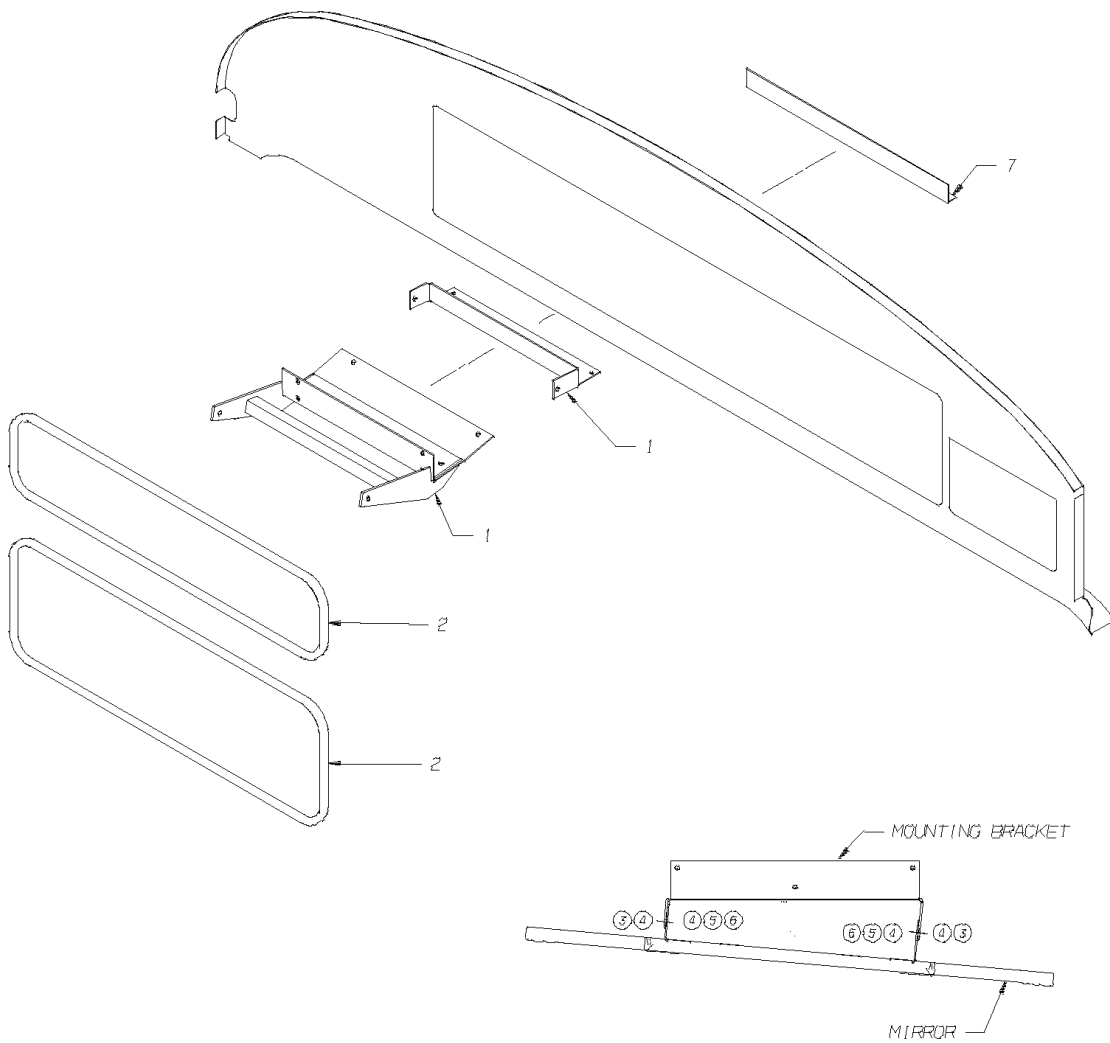

Models: BBCV
INTERIOR
6 X 30 & 10 X 30
With Features: STD, FEATURE 22258, 22259, 22263

Key	PartNumber	Qty	Description	Comment