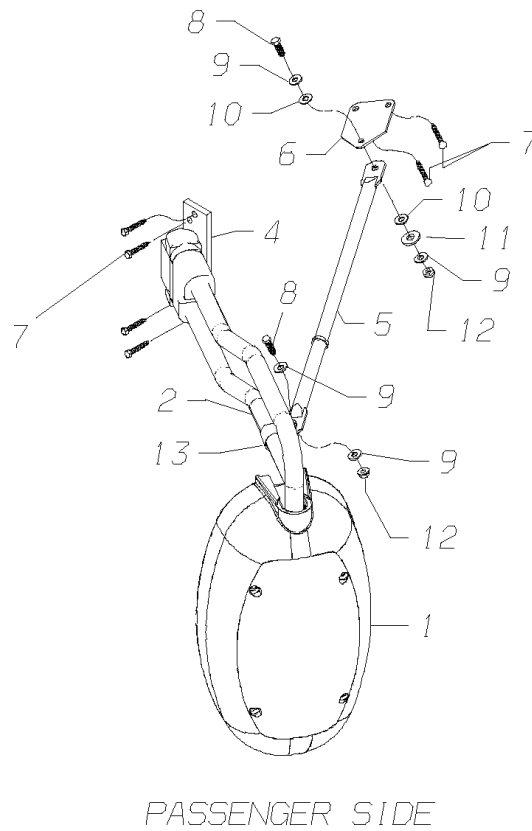

Models: BBCV, BCCV
EXTERIOR
ROSCO AVIA, 9 X 17
DETENT

With Features: FEATURE 30483-08

Key	PartNumber	Qty	Description	Comment