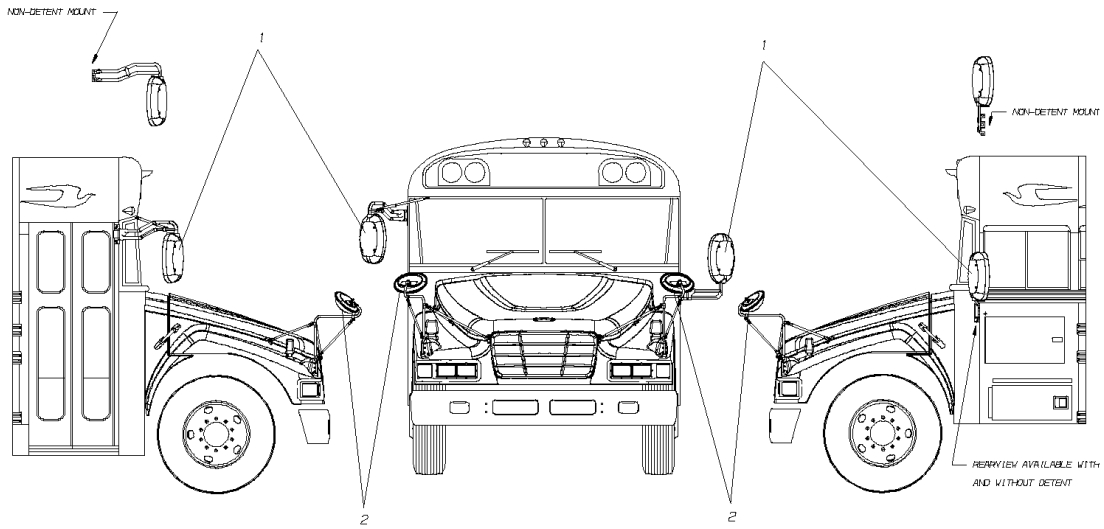

Models: BBCV, BCCV
EXTERIOR
REARVIEW & CROSSVIEW MIRROR INSTALLATION
With Features: FEATURE 30483 -06, -08, 30484-05

Key	PartNumber	Qty	Description	Comment