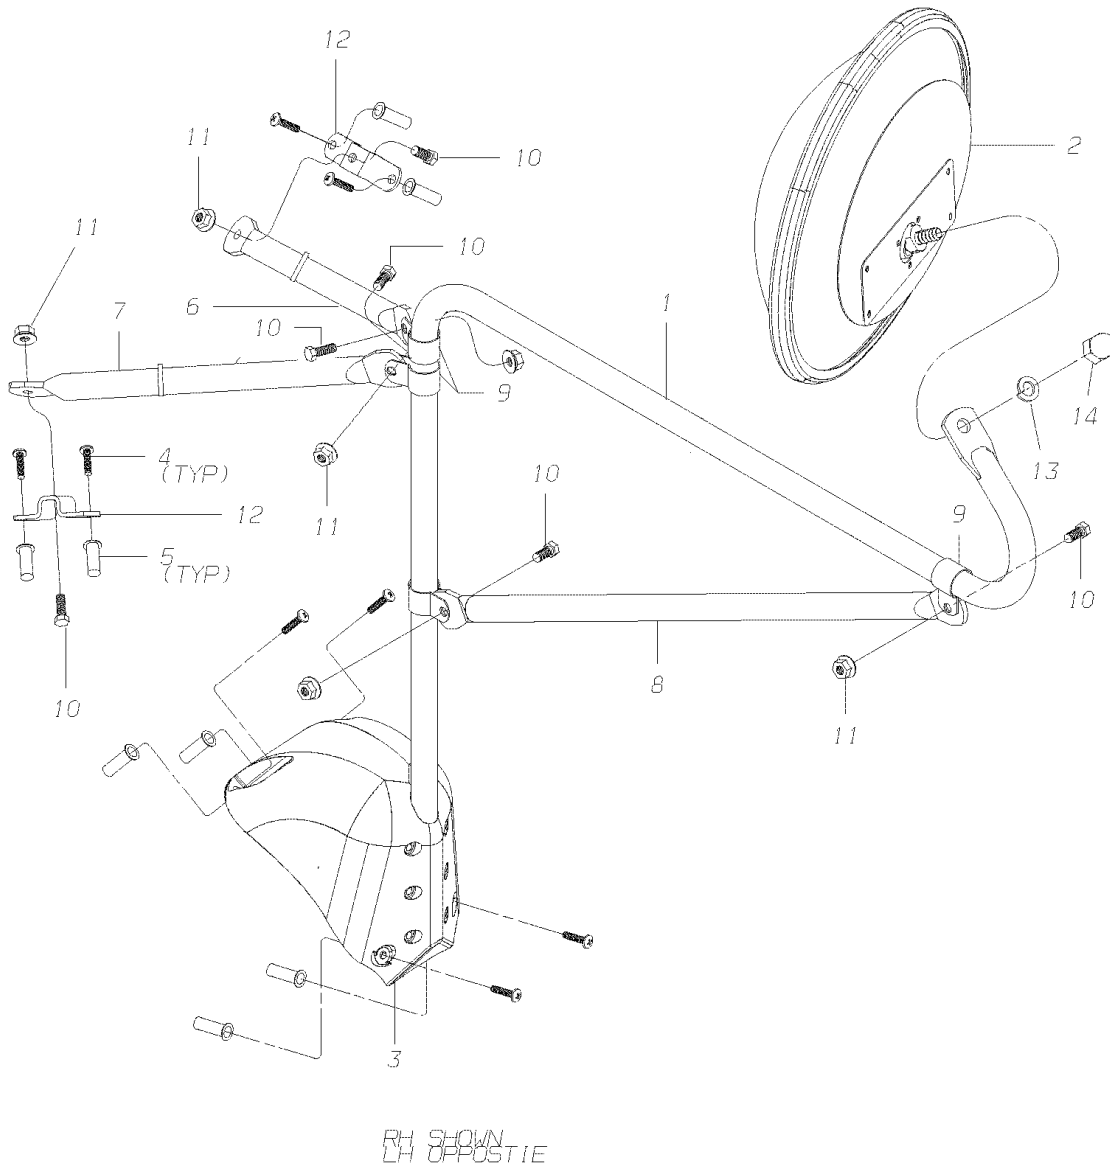

Models: BBCV, BCCV
EXTERIOR
CROSSVIEW
DRIVER AND PASSENGER SIDE
With Features: FEATURE 30484-05

Key	PartNumber	Qty	Description	Comment