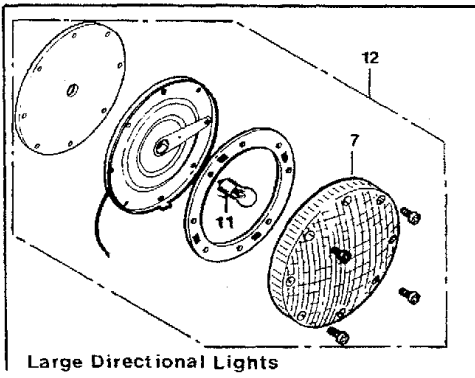

Models: BBCV

WARNING, 7 INCH STOP & DIRECTIONAL, 4 INCH COMBINATION

Key	PartNumber	Qty	Description	Comment

DR- 6/2/82 BY JET. 8000341
APP- 6-1-82 BY [Signature] 1 of 2

© 1982 BLUE BIRD BODY COMPANY
ALL RIGHTS RESERVED