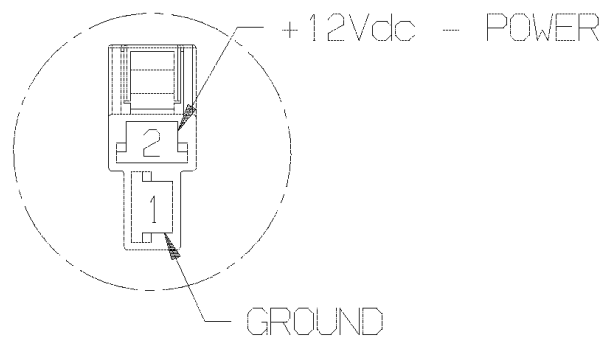

Models: BBCV, BCCV
With Features: WARNING, 7 INCH HALOGEN
FEATURE 30200-14

Key	PartNumber	Qty	Description	Comment

Detail A