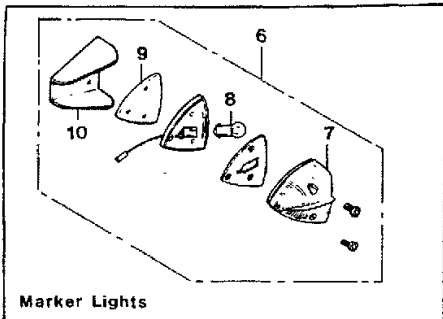

WARNING, 7 INCH STOP & DIRECTIONAL, 4 INCH COMBINATION

12

Models: **BBCV  
BACK-UP, MARKER, DOME, 5 INCH DIRECTIONAL, STEPWELL**

Key	PartNumber	Qty	Description	Comment
-----	------------	-----	-------------	---------

**BACK-UP, MARKER, DOME,  
5" DIRECTIONAL, STEPWELL**

DR. 6/2/82 BY JET  
APP. 6-2-82 BY DL  
8000531  
2 OF 2  
© 1983 BLUE BIRD BODY COMPANY  
ALL RIGHTS RESERVED

Models: **BBCV  
BACK-UP, MARKER, DOME, 5 INCH DIRECTIONAL, STEPWELL**