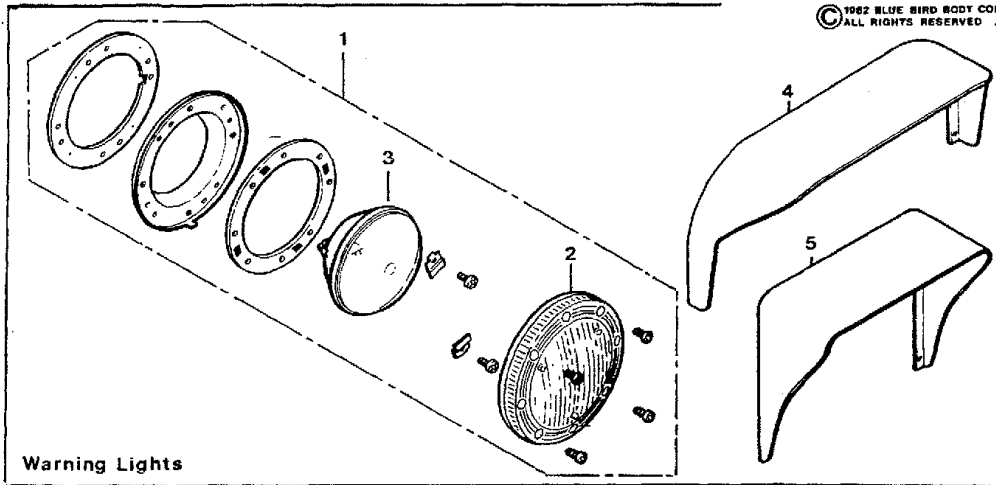

Models: BBCV

WARNING, 7 INCH STOP & DIRECTIONAL, 4 INCH COMBINATION

Key	PartNumber	Qty	Description	Comment

DR- 6/2/82 BY JET. 8000341
APP- 6-1-82 BY [Signature] 1 of 2

© 1982 BLUE BIRD BODY COMPANY
ALL RIGHTS RESERVED