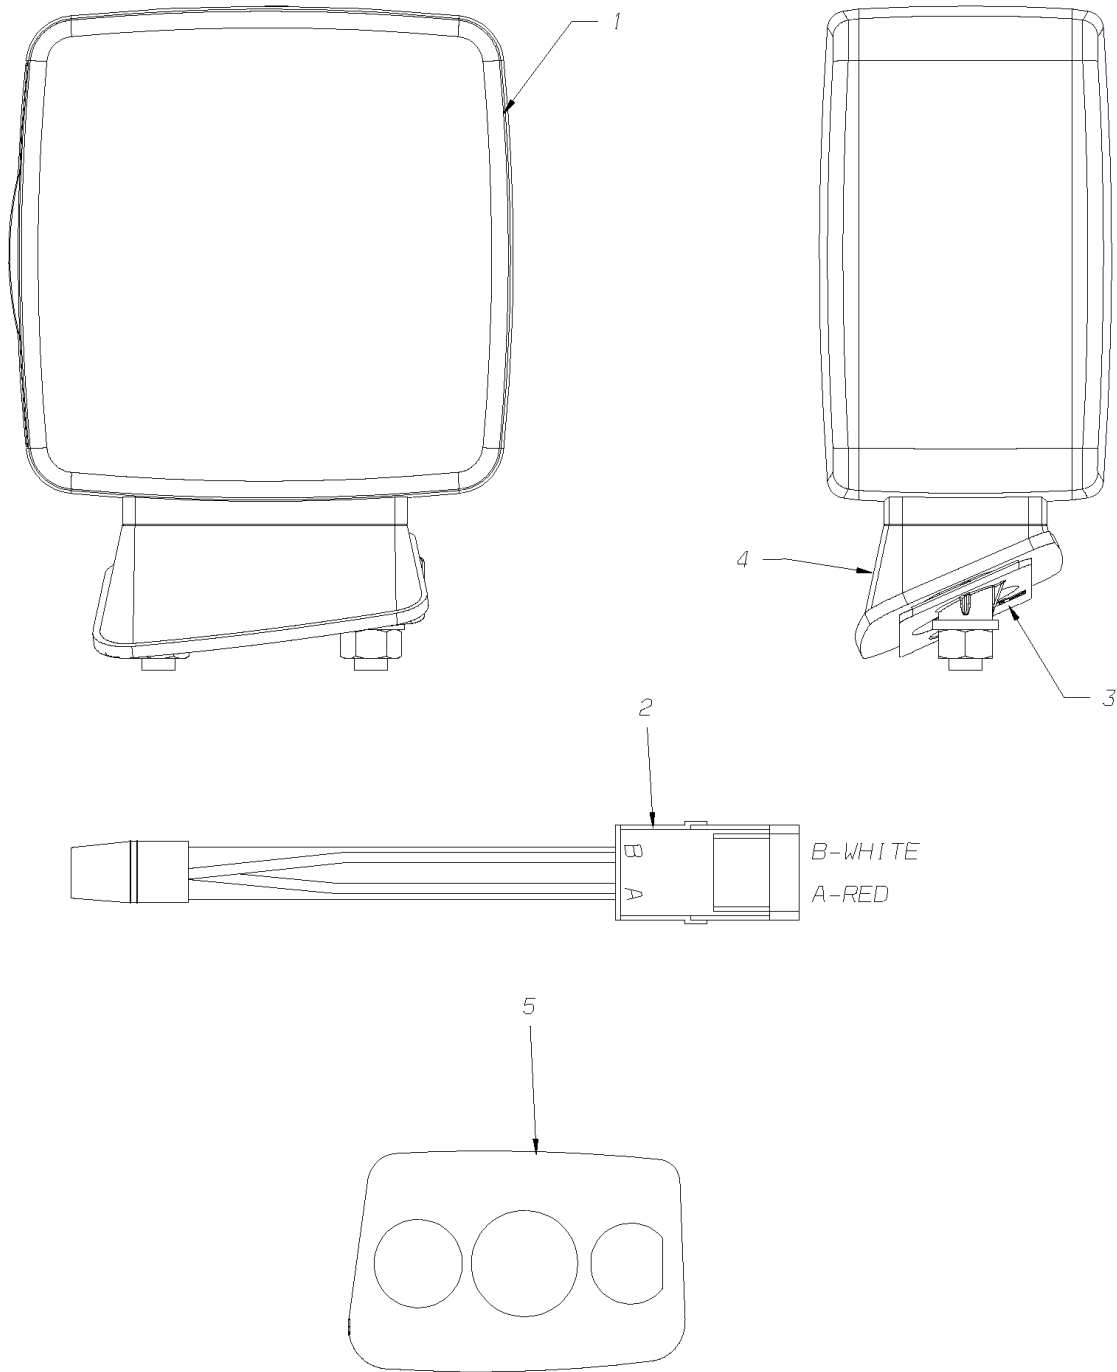

Models: BBCV
With Features: LOLLIPOP DIRECTIONALS, FENDER MOUNTED
FEATURE 30120-04
To BSN F100349, L171509 (10/08/06)

Key	PartNumber	Qty	Description	Comment