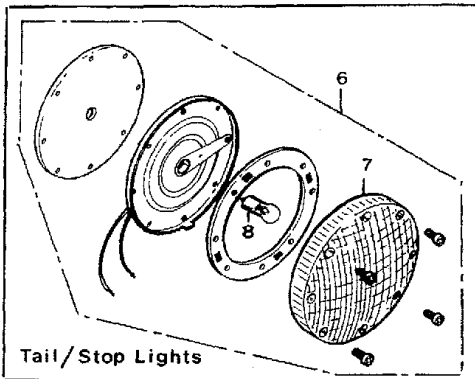

Models: BBCV

WARNING, 7 INCH STOP & DIRECTIONAL, 4 INCH COMBINATION

Key	PartNumber	Qty	Description	Comment

DR- 6/2/82 BY JET. 8000341
APP- 6-1-82 BY [Signature] 1 of 2

© 1982 BLUE BIRD BODY COMPANY
ALL RIGHTS RESERVED