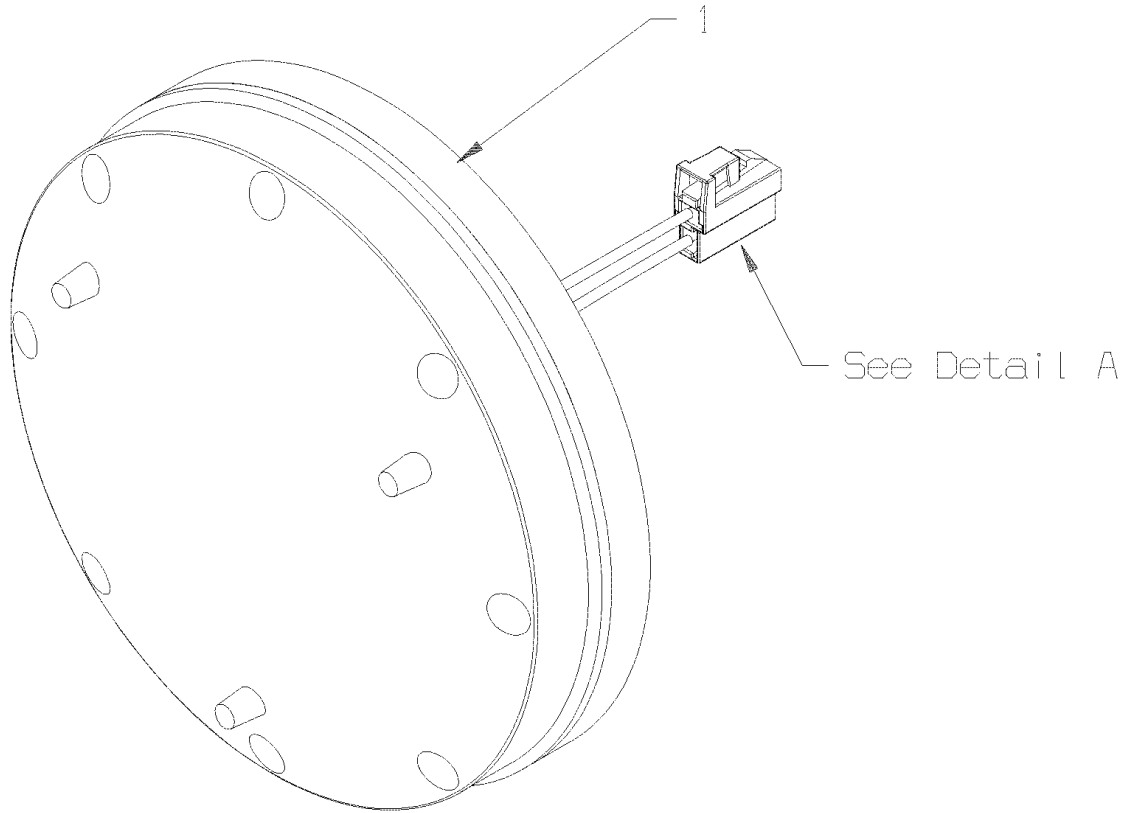

Models: BBCV, BCCV
With Features: WARNING, 7 INCH HALOGEN
FEATURE 30200-14

Key	PartNumber	Qty	Description	Comment

Detail A