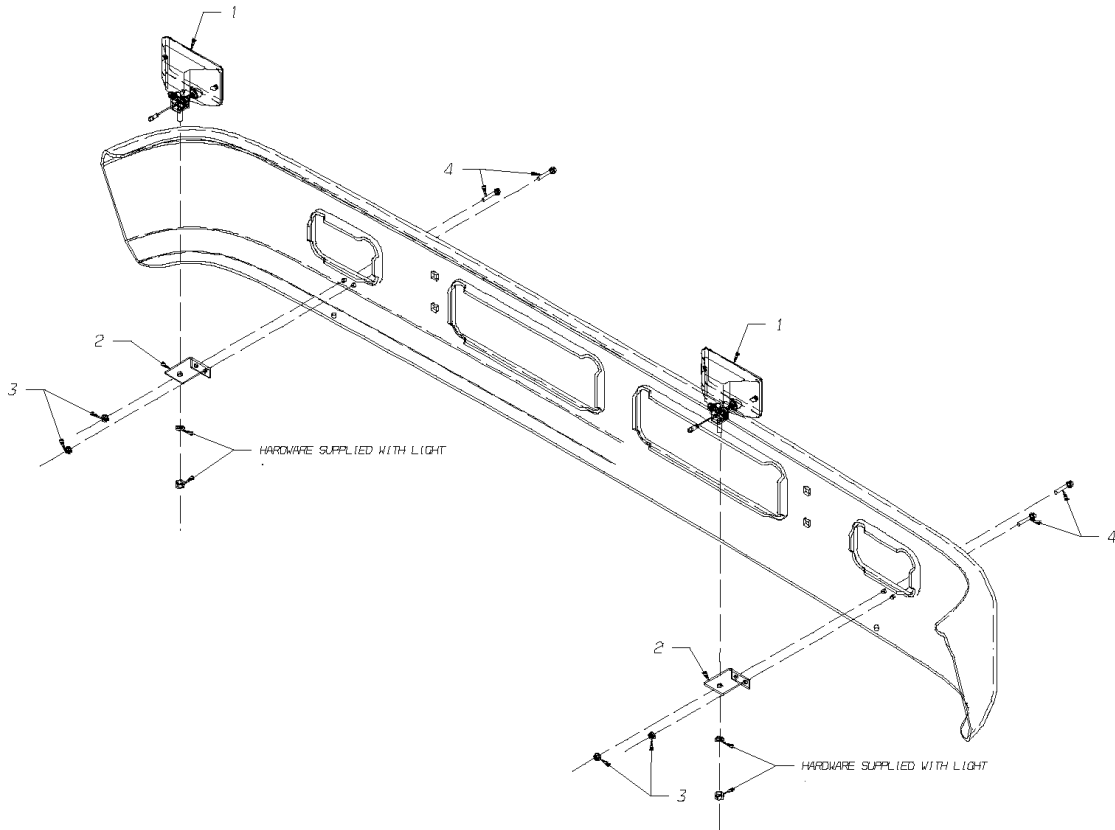

Models: BBCV
FOG
With Features: FEATURE 40143-01

Key	PartNumber	Qty	Description	Comment