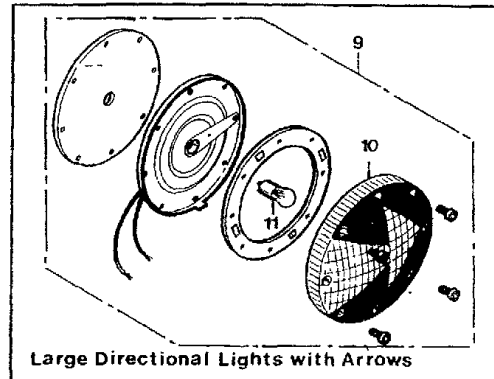

Models: BBCV

WARNING, 7 INCH STOP & DIRECTIONAL, 4 INCH COMBINATION

Key	PartNumber	Qty	Description	Comment

DR- 6/2/82 BY JET. 8000341
APP- 6-1-82 BY [Signature] 1 of 2

© 1982 BLUE BIRD BODY COMPANY
ALL RIGHTS RESERVED