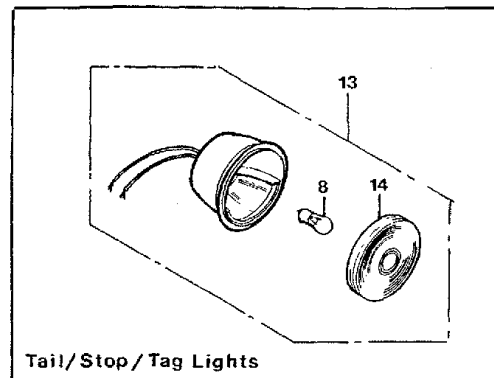

Models: BBCV

WARNING, 7 INCH STOP & DIRECTIONAL, 4 INCH COMBINATION

Key	PartNumber	Qty	Description	Comment

DR- 6/2/82 BY JET. 8000341
APP- 6-1-82 BY [Signature] 1 of 2

© 1982 BLUE BIRD BODY COMPANY
ALL RIGHTS RESERVED