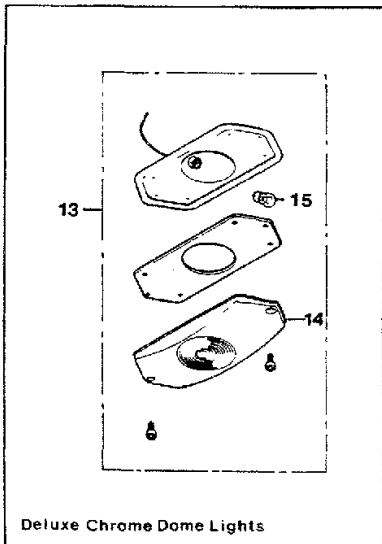

WARNING, 7 INCH STOP & DIRECTIONAL, 4 INCH COMBINATION

12

Models: **BBCV  
BACK-UP, MARKER, DOME, 5 INCH DIRECTIONAL, STEPWELL**

Key	PartNumber	Qty	Description	Comment
-----	------------	-----	-------------	---------

**BACK-UP, MARKER, DOME,  
5" DIRECTIONAL, STEPWELL**

DR. 6/2/82 BY JET  
APP. 6-2-82 BY DL  
8000531  
2 OF 2  
© 1983 BLUE BIRD BODY COMPANY  
ALL RIGHTS RESERVED

Models: **BBCV  
BACK-UP, MARKER, DOME, 5 INCH DIRECTIONAL, STEPWELL**