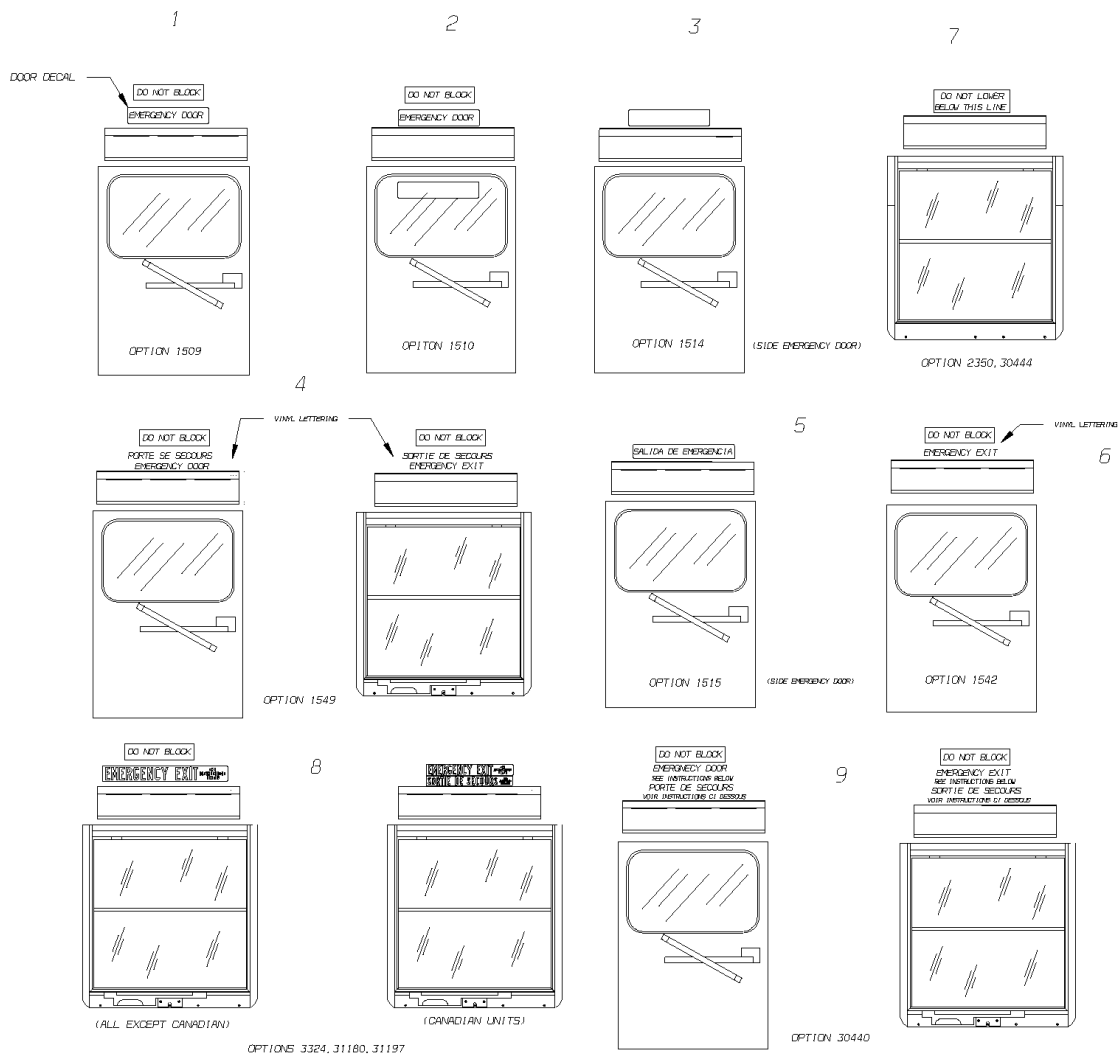

Models: A1VC, A3FE, A3RE, BBCV, B1VC, B2VC, GMCV, MBWB, SBCV, TCPE, TCRE
DECALS, LOCATION OF DECALS ABOVE WIRE MOLDING

Key	PartNumber	Qty	Description	Comment