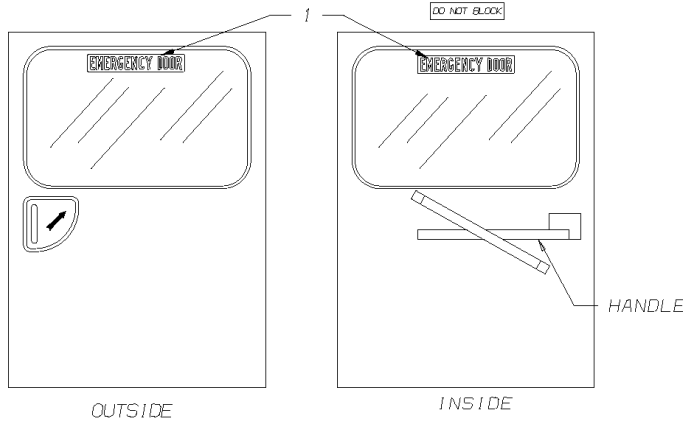

Models: A1VC, A3FE, A3RE, B1VC, B2VC, BBCV, SBCV
With Features: DECALS, EMERGENCY EXIT, KENTUCKY
FEATURE 30441-02, -04; 30445-02, -03, -04

Key	PartNumber	Qty	Description	Comment

EMERGENCY DOOR

OPTION 30445-03