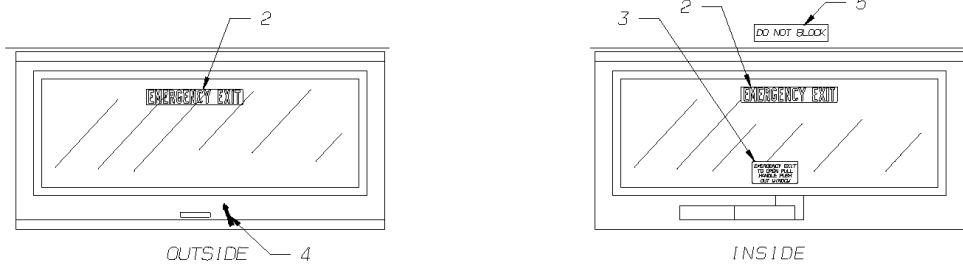

EMERGENCY DOOR

OPTION 30445-03

PUSHOUT WINDOW

OPTION 30441-04

REAR EMERGENCY WINDOW

OPTION 30445-02

Models: A1VC, A3FE, A3RE, B1VC, B2VC, BBCV, SBCV
With Features: DECALS, EMERGENCY EXIT, KENTUCKY
 FEATURE 30441-02, -04; 30445-02, -03, -04